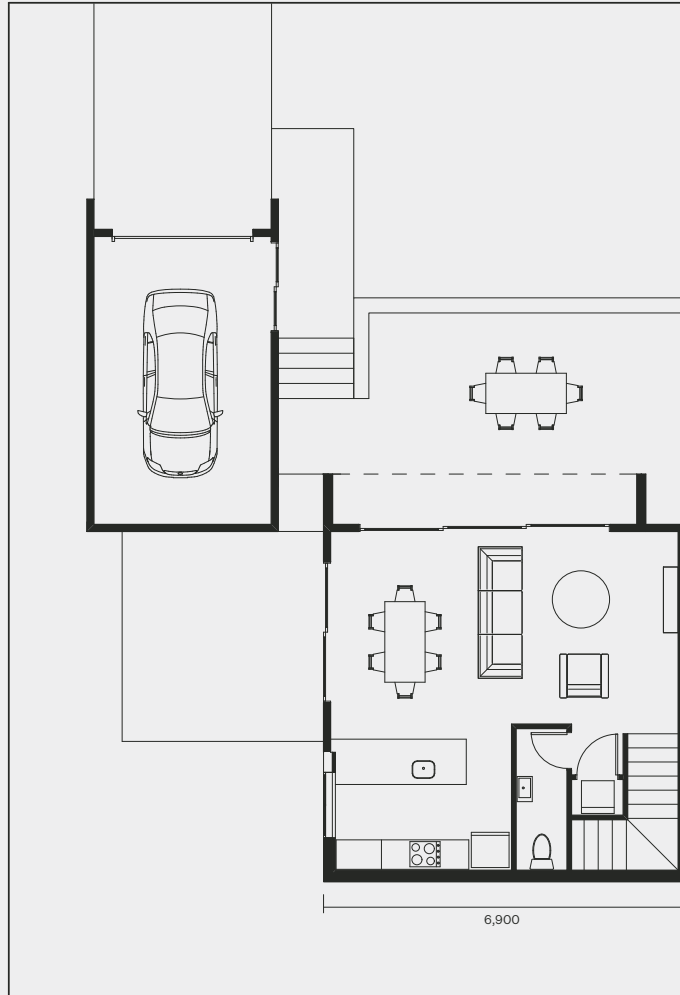

STATION BAY

LAKE TEKAPO

Ground Floor

First Floor

LOT 31, 33, 35, 37, 40 & 42

West Duplex

2 Bedrooms
2.5 Bathrooms
1 Garage

Ground Floor	51m ²
First Floor	51m ²
Garage	23m ²
Total Area	125m²

Plans are indicative, not to scale and do not form part of the sale & purchase agreement