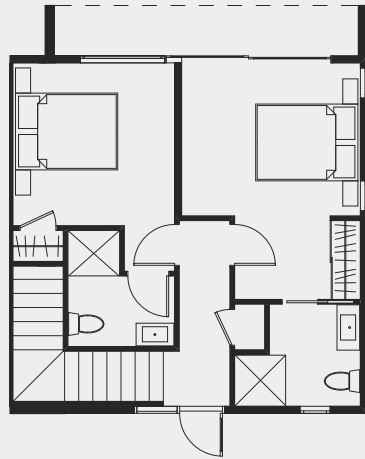

STATION BAY

LAKE TEKAPO

First Floor

Ground Floor

LOT 30, 32, 34, 36, 39 & 41

East Duplex

2 Bedrooms
2.5 Bathrooms
1 Garage

Ground Floor	51m ²
First Floor	51m ²
Garage	23m ²
Total Area	125m²

Plans are indicative, not to scale and do not form part of the sale & purchase agreement