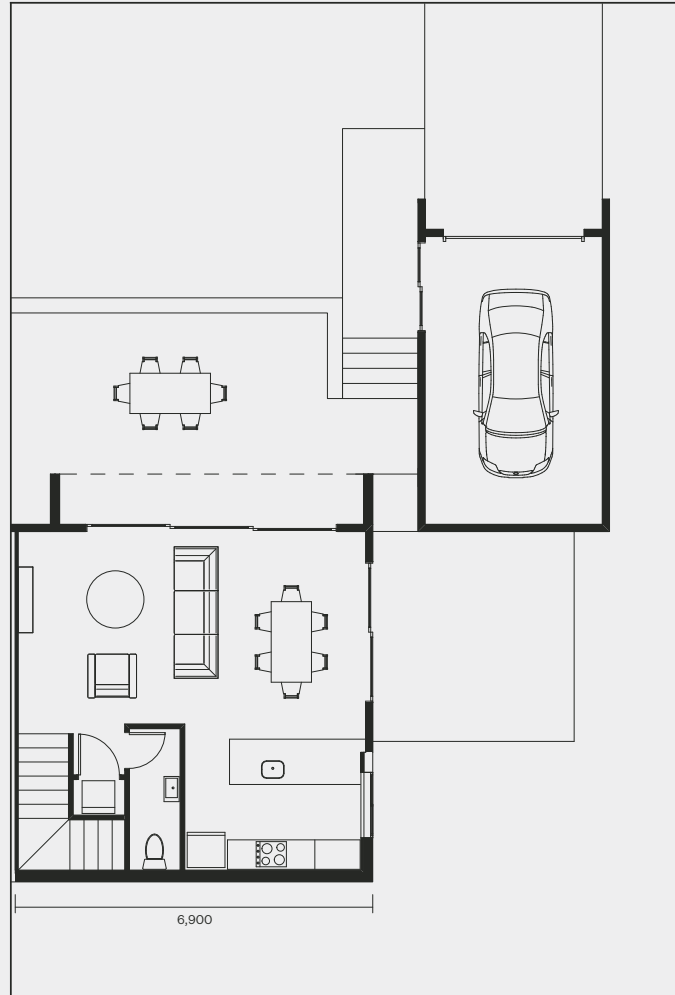

STATION BAY

LAKE TEKAPO

First Floor

Ground Floor

LOT 30, 32, 34, 36, 39 & 41

East Duplex

2 Bedrooms
2.5 Bathrooms
1 Garage

Ground Floor	51m ²
First Floor	51m ²
Garage	23m ²
Total Area	125m²

Plans are indicative, not to scale and do not form part of the sale & purchase agreement